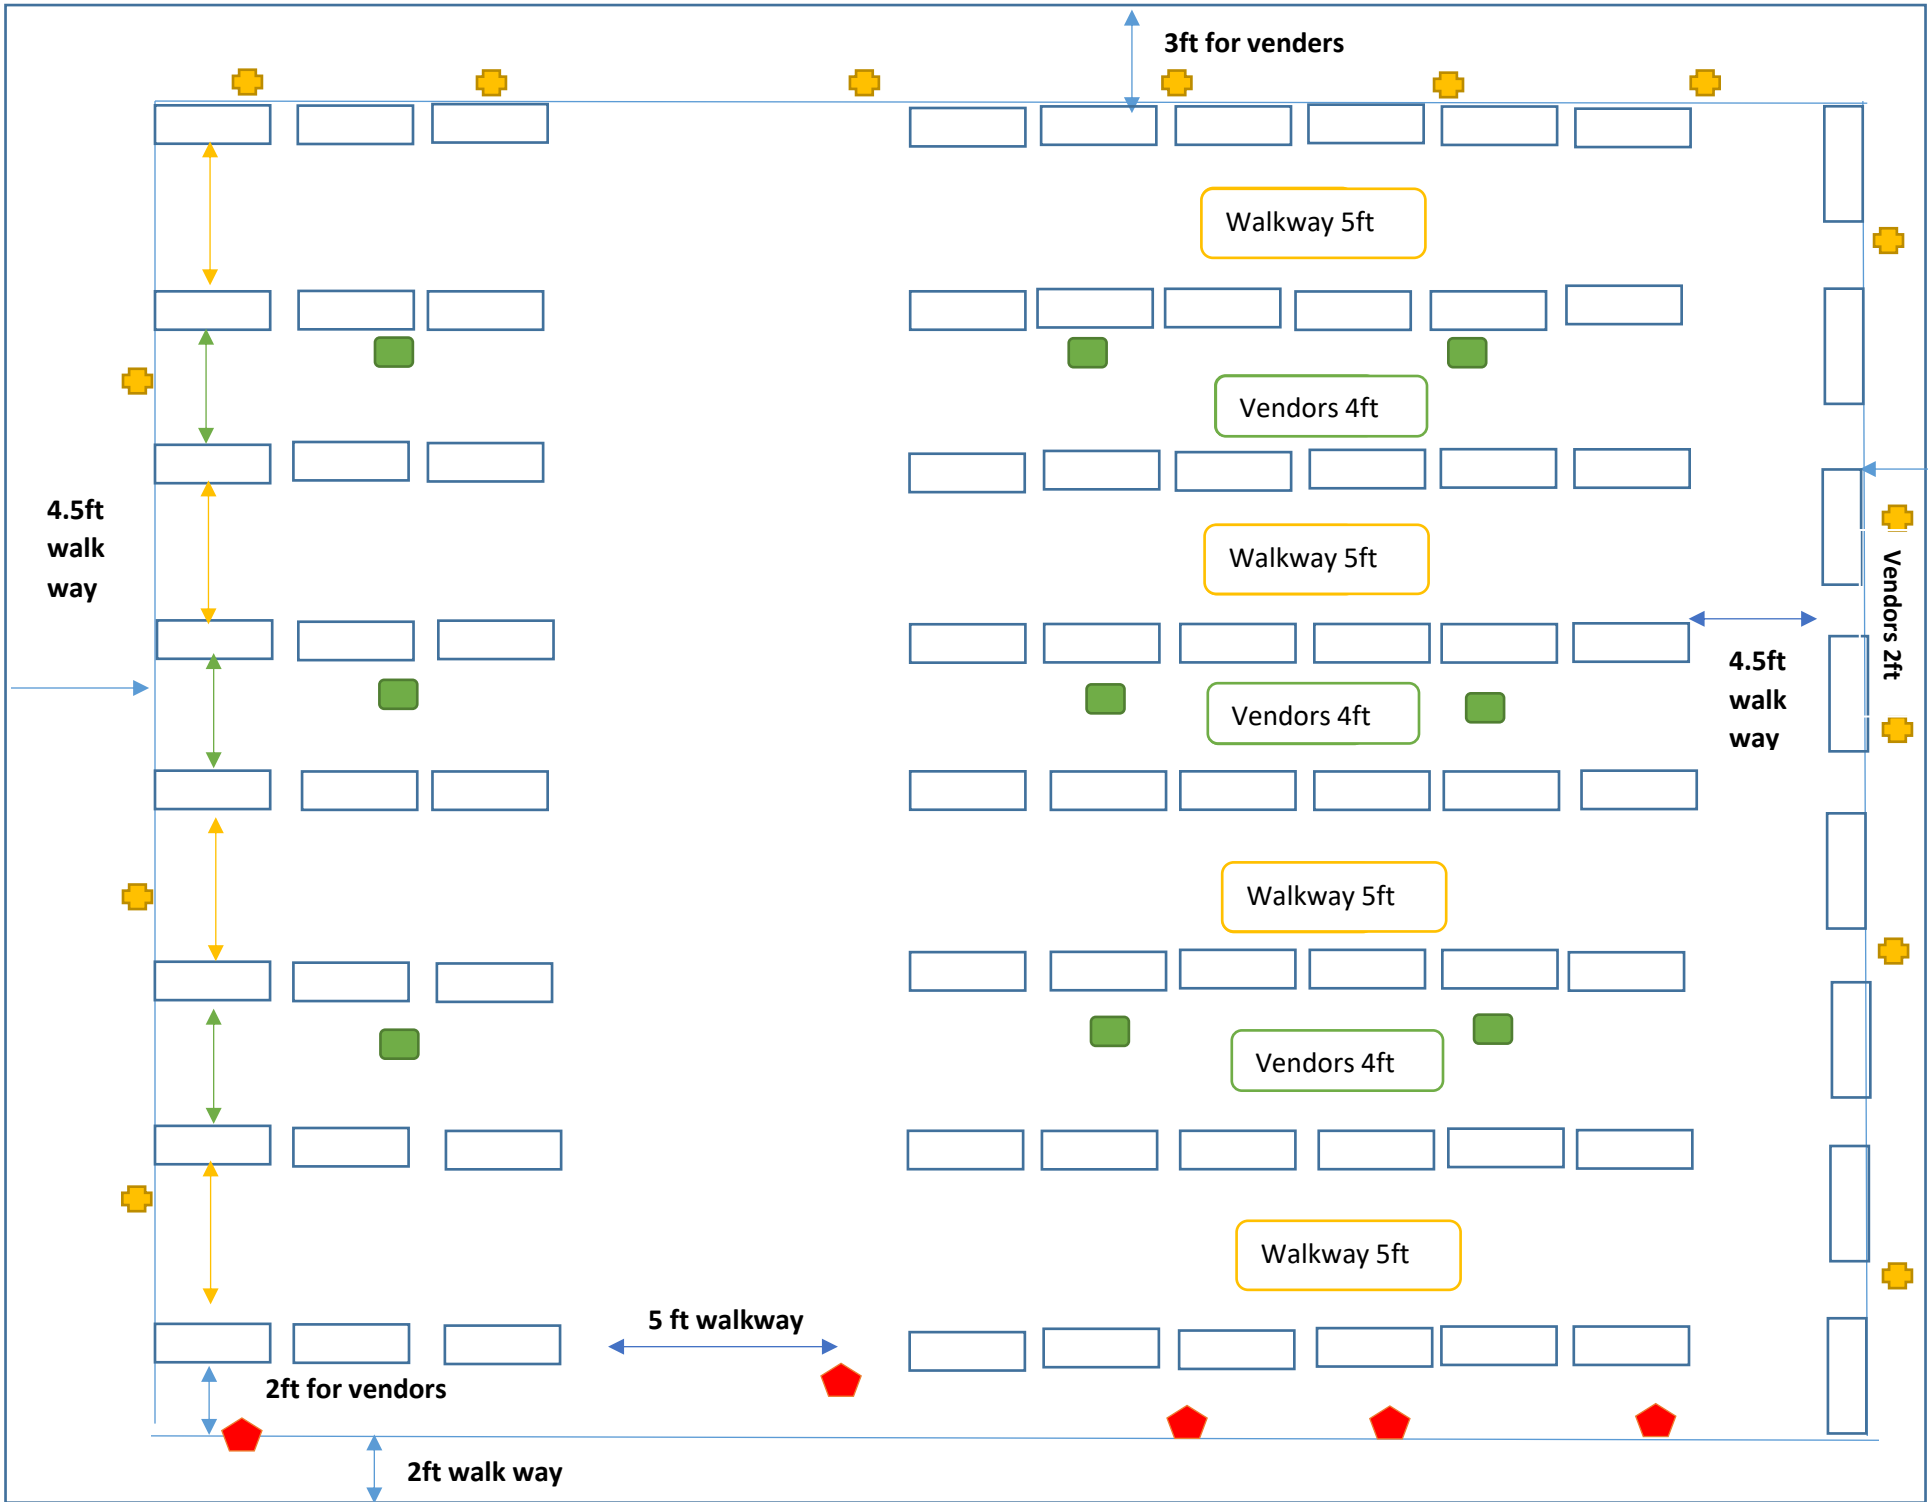

Farm Wisconsin Discovery Center North and South Conference Room Floor Layout

Revised 6-26-19

Total 6'x2' tables in entire conference center= 80

Entrance

North Wall